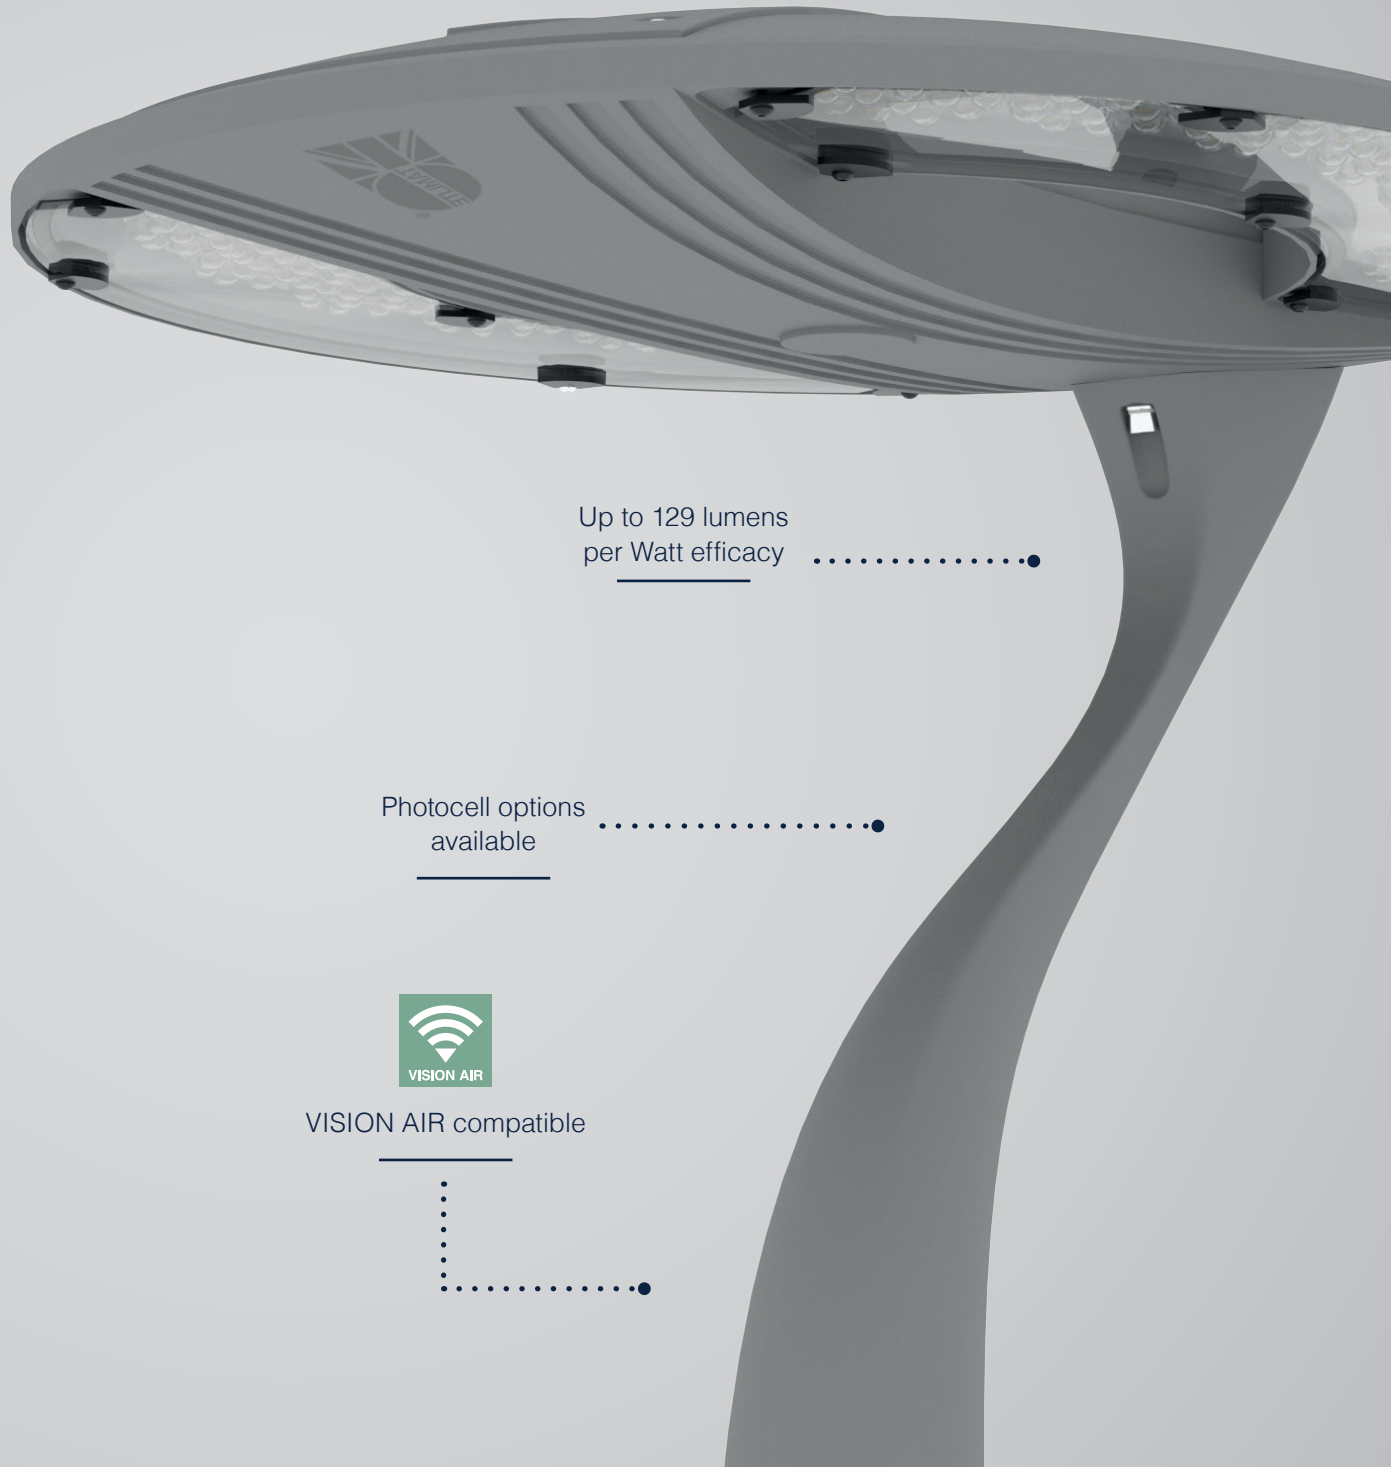

CITY PTS

Post top lantern

High performance
monolithic lens

Up to 129 lumens
per Watt efficacy

Photocell options
available

VISION AIR compatible
.....

Learn more

OPTIONS

CONNECT

VISION

DALI

Emergency

RAL
9005

RAL
9006

VISION AIR